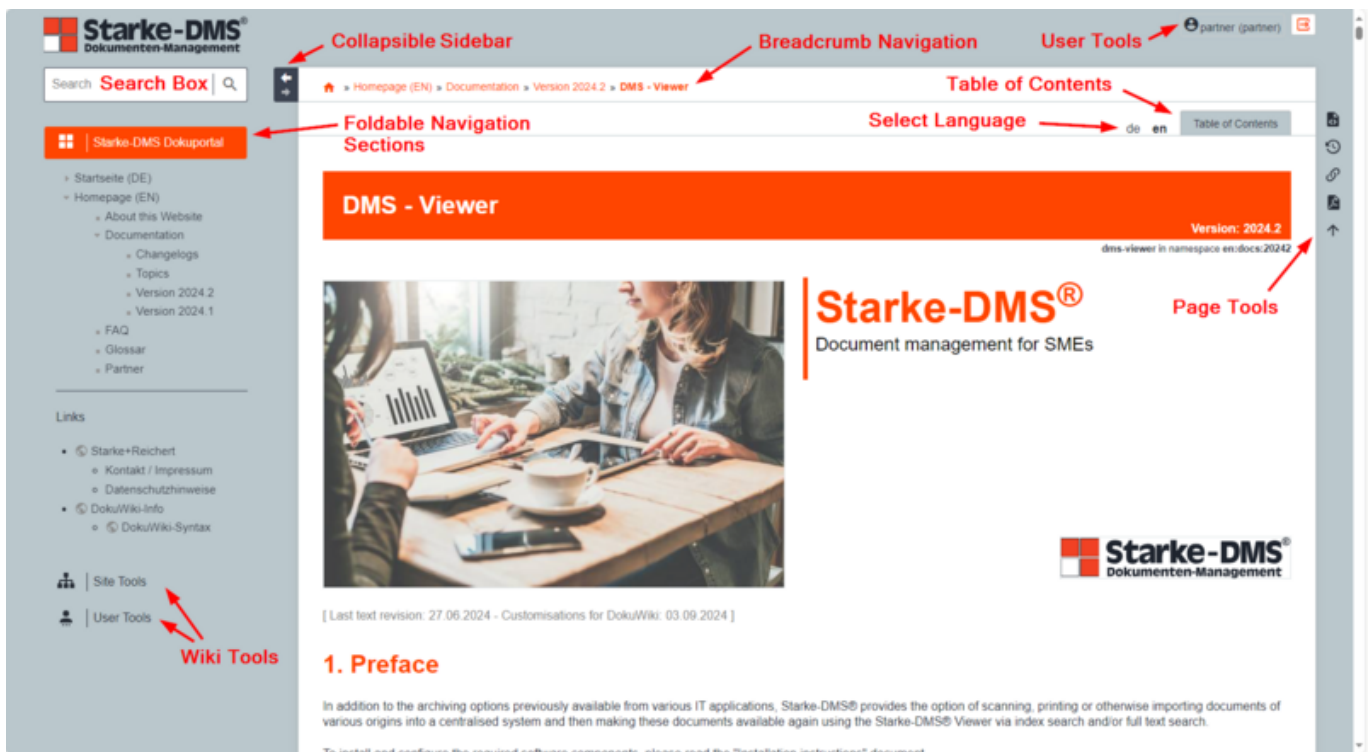

Starke-DMS Dokuportal

Introduction

Our new Starke DMS® document portal was realised with the versatile open source wiki software **DokuWiki**.

This wiki variant selected by us can be expanded in many ways using templates and a variety of plugins. Originally focussed on the creation of simple (internal) project documentation, it is increasingly being used to create complex company wikis (for knowledge management purposes) and regular websites.

Handling

The following screenshot shows an example of a document from our electronic documentation (for the *native DMS viewer*) in the **dokuportal**.

- The **essential operating elements** are highlighted with arrows.

2026 - Starke + Reichert GmbH & Co. KG.